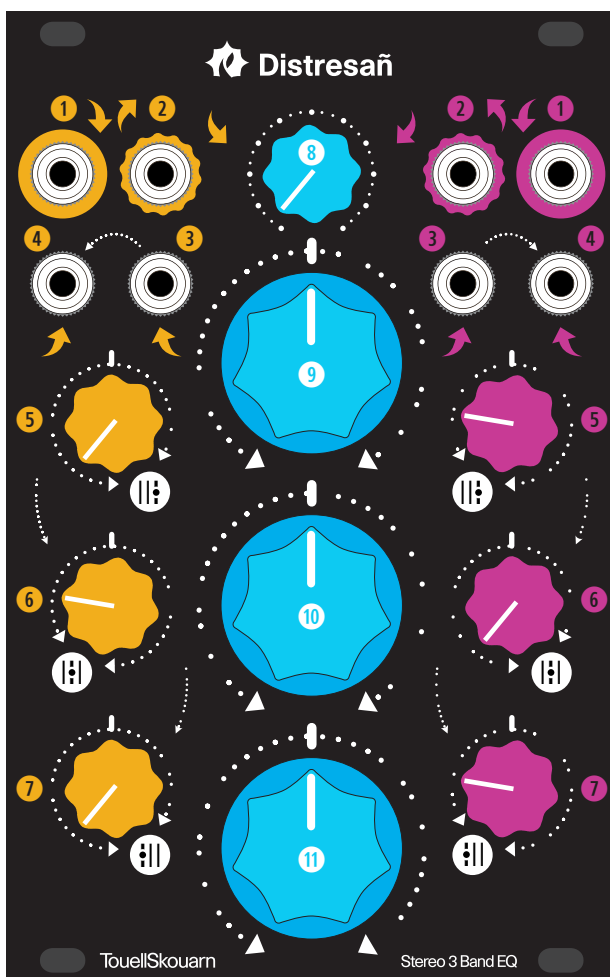

Distresañ Dual Cut/Boost EQ

Channel 1 Global Channel 2

2 Separate 3 Bands EQ chanel

- ① Inputs (Ch2 normalized to Ch1)
- ② Outputs
- ③ Hi cv in (Ch2 normalized to Ch1)
- ④ Lo cv in (Ch2 normalized to Ch1)
- ⑤ Hi Channel offset
- ⑥ Mid Channel offset
- ⑦ Lo Channel offset
- ⑧ Stereo input volume
- ⑨ **Hi** ($\pm 14\text{dB}$ @ 15kHz)
- ⑩ **Mid** ($\pm 8\text{dB}$ @ 1kHz)
- ⑪ **Lo** ($\pm 10\text{dB}$ @ 30Hz)

16HP / Aluminium / Black panel
 CVs : 0/8V
 +12v : 10 mA
 -12v : 10 mA

① Jumpers on the back attenuate the input by 20dB, remove them if you want more gain.