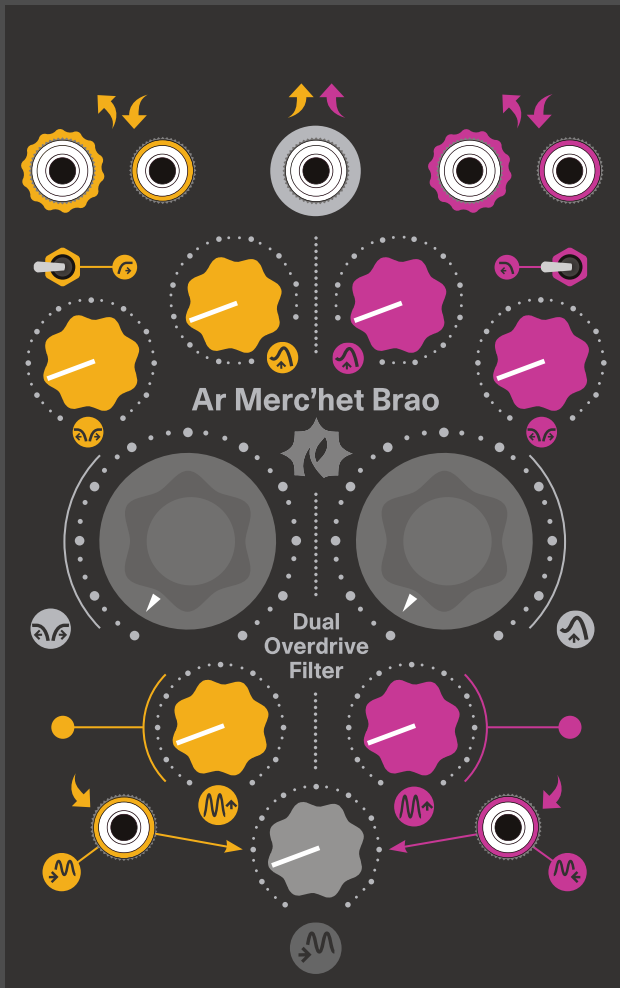

Ar Merc'het Brao Dual Overdrive Filter

Chanel 1

Chanel 2

2 Separate Overdrive/Filter channels

- Filter Mode (12dB Resonant • Low/High Pass)
- Inputs
- Outputs
- Cutoffs
- Resonances
- Overdrives
- Cutoff CVs in
- Stereo Output
- Global Cutoff
- Global Resonance
- Global CV in attenuation

16HP / Aluminium anodised / Black panel

+12v : 20 mA

-12v : 20 mA