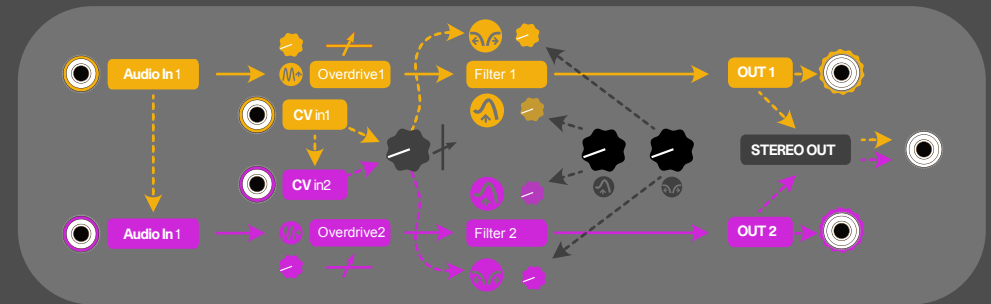

Ar Merc'het Brao Dual Overdrive Filter

Chanel 1

Chanel 2

2 Separate Overdrive/Filter channels

- Filter Mode (12dB Resonant • Low/High Pass)
- Inputs
- Outputs
- Cutoffs
- Resonances
- Overdrives
- Cutoff CVs in
- Stereo Output
- Global Cutoff
- Global Resonance
- Global CV in attenuation

16HP / Aluminium anodised / Black panel

+12v : 20 mA

-12v : 20 mA